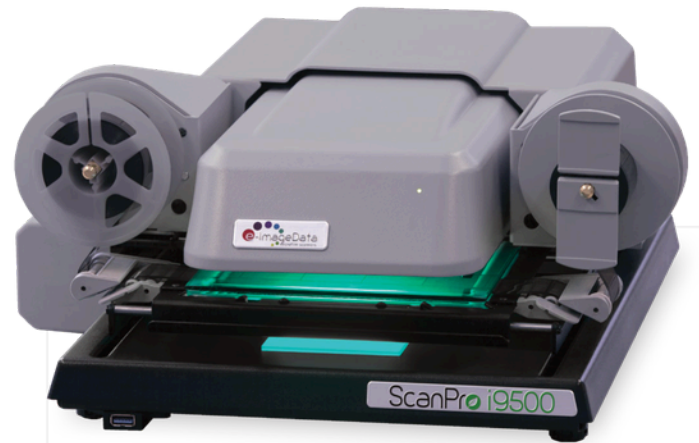

ScanPro i9500 All-In-One

The Only Scanner with Blip Sensing for Precision Scanning

Achieve Superior Image Quality and Efficiency with Every Scan

The ScanPro® i9500 All-In-One™ is the only scanner equipped with blip sensing technology, providing precise, efficient scanning for microfilm and microfiche. Featuring advanced imaging capabilities and real-time enhancements, the i9500 delivers high-resolution scans with exceptional clarity, making it the perfect solution for accurate document retrieval and conversion.

KEY FEATURES

• Exclusive Blip Sensing Technology

The ScanPro® i9500 All-In-One™ is the only scanner that reads indexed “blips” for all film types, including Kodak, Canon, Minolta, 3M, AGFA, and custom formats, ensuring precise positioning with no manual adjustments.

• High-Performance 26 Megapixel Camera

Equipped with a 26 MP camera, the i9500 All-In-One™ captures highly detailed, sharp images, ensuring the best image resolution for microfilm and microfiche scanning.

EXCLUSIVE
BLIP
SENSING

Experience seamless microfilm retrieval and high-speed conversion with the ScanPro i9500 All-In-One™. Offering AUTO-Carrier™ technology and advanced conversion software at a fraction of the cost of other high-end scanners, the i9500 ensures a high-value, high-performance solution for organizations looking to streamline their microfilm digitization process with precision and efficiency.